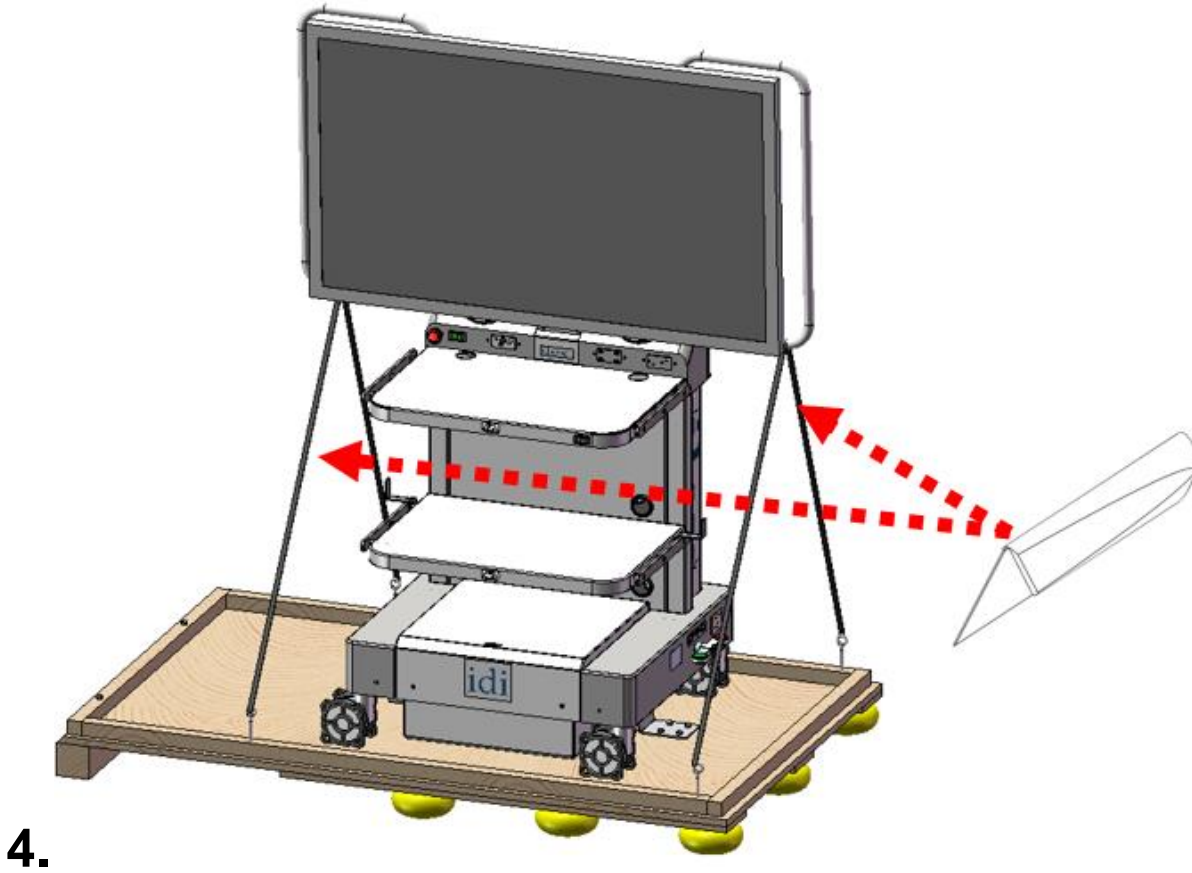

Uncrating Instructions  
ilex

 <p>Hex key dimensions: 9/16" &amp; 1/2"</p>	
	<p>Report any shipping Damage to IDI 978-829-0009 or 877-304-5434</p>

# Uncrating Instructions ilex

5.

6.

9.

10.