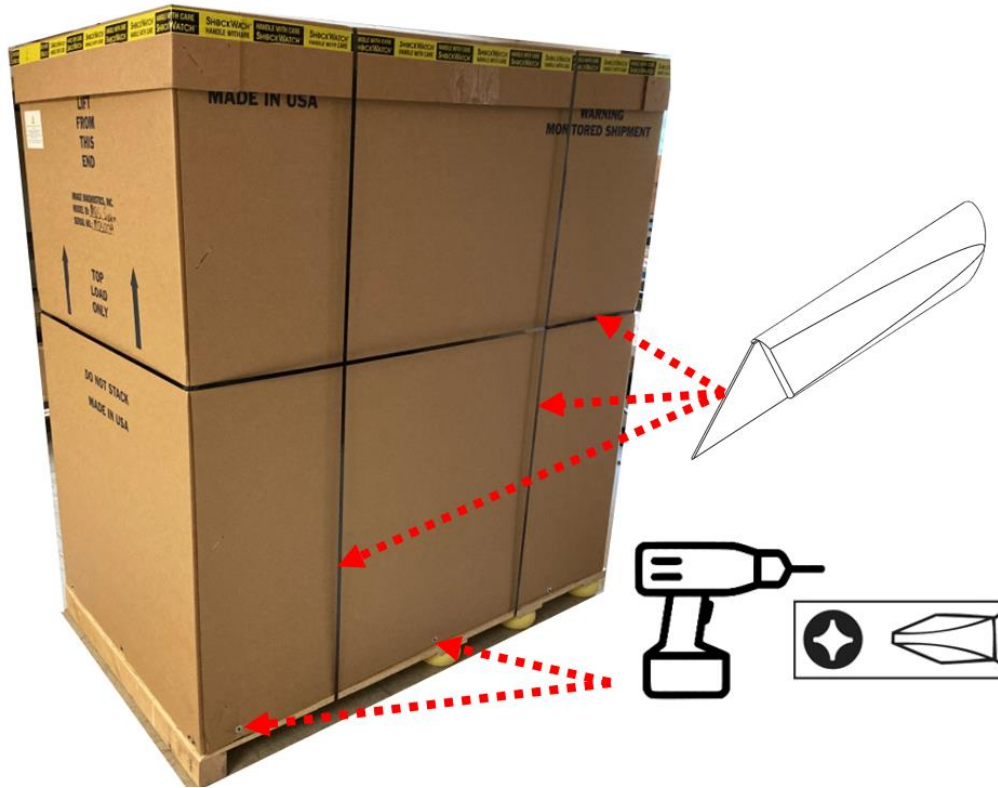

Uncrating Instructions ilex