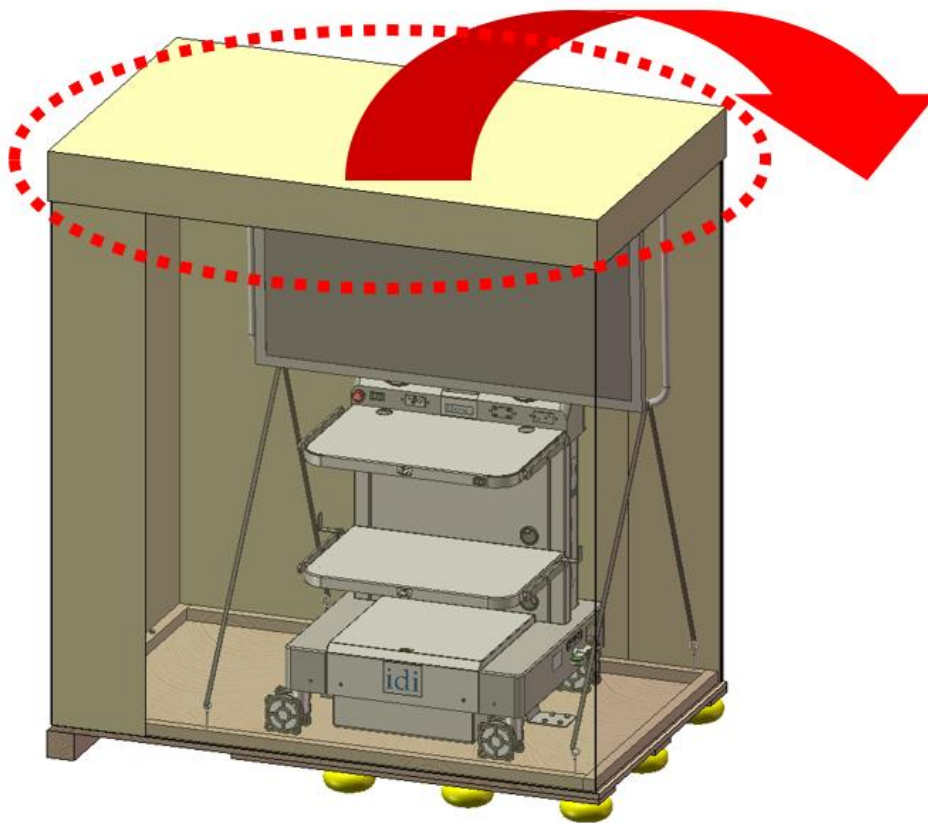

Uncrating Instructions  
ilex

 <p>Hex key dimensions: 9/16" &amp; 1/2"</p>	
	<p>Report any shipping Damage to IDI 978-829-0009 or 877-304-5434</p>

# Uncrating Instructions ilex

5.

6.

9.

10.