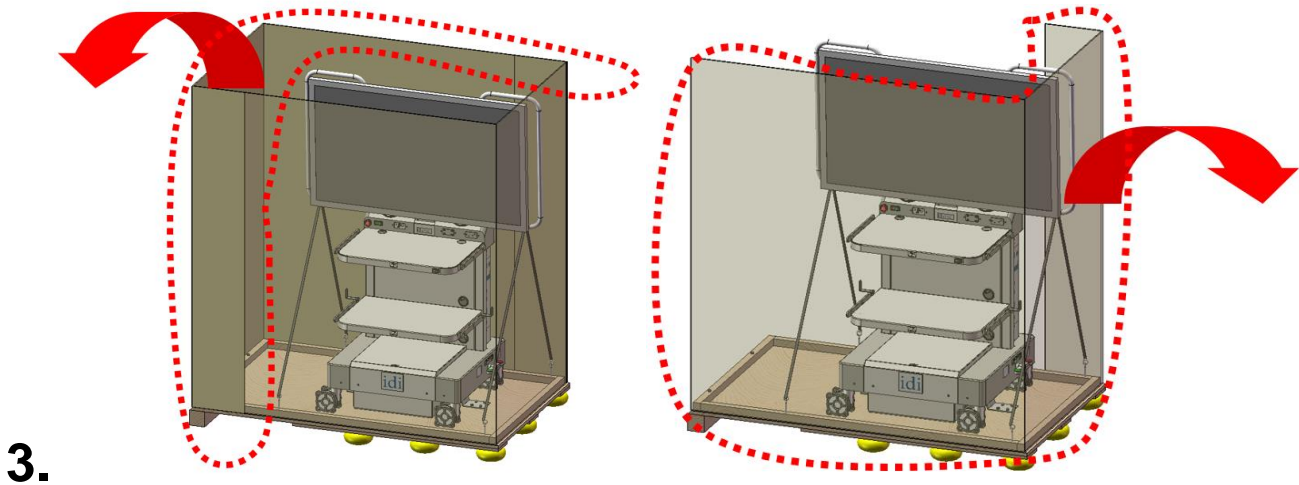

Uncrating Instructions  
ilex

 <p>Hex key dimensions: 9/16" &amp; 1/2"</p>	
	<p>Report any shipping Damage to IDI 978-829-0009 or 877-304-5434</p>

# Uncrating Instructions ilex

5.

6.

9.

10.